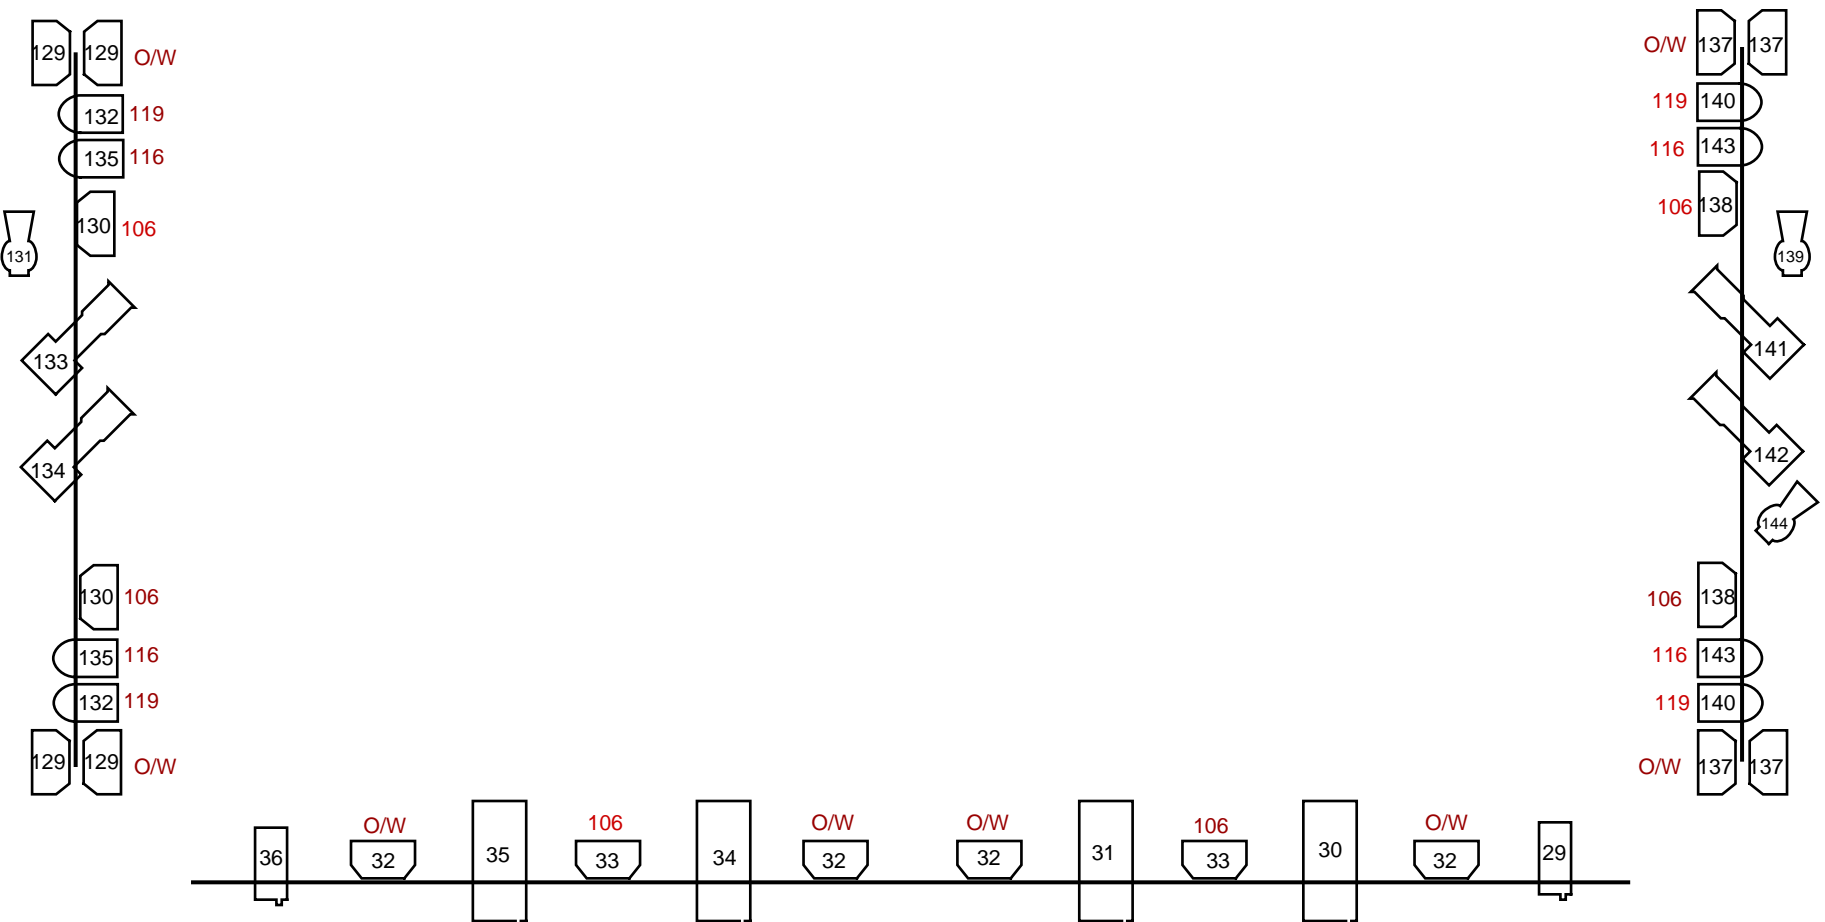

Spare Floor 2.5kW Dimmers

111 112 113 114

Spare Floor 2.5kW Dimmers paired across stage

101 102
105 106

Spare Floor 2.5kW Dimmers

109

Spare Floor 5kW Dimmers paired across stage

149 150

Spare Floor 2.5kW Dimmers paired across stage

103 104

Spare Floor 2.5kW Dimmers

108

Spare 2.5kW Dimmers

64 65
66 121
122 123
124 125
126

Spare Floor 2.5kW Dimmers paired across stage

101 102
105 106

Spare Floor 2.5kW Dimmers

110

Spare Floor 5kW Dimmers paired across stage

149 150

Spare Floor 2.5kW Dimmers paired across stage

103 104

Spare Floor 2.5kW Dimmers

107

Spare 2.5kW Dimmers

61 62
63 25
26 27
28 151
152

KEY

WORTHING THEATRES
PAVILION THEATRE
FIXED LIGHTING RIG
MAY 2016 M. PIKE

- CADENZA 2K PROFILE
- TURBO SIL 2K PROFILE
- PARCAN CP62
- SGM GIOTTO SPOT 250 PROFILE
- 500W FLOOD
- PATT 23N 650W PROFILE
- SOURCE 4 19DEGREE PROFILE
- MAC 500
- SOURCE 4 ZOOM 15/32 PROFILE
- 1KW FRESNEL
- HARMONY 1KW PROFILE
- GLP IMPRESSION 90 LED WASH
- SOURCE 4 JR ZOOM PROFILE
- CODA 4 500W FLOOD
- **32** CHANNEL NO.
- **106** COLOUR NO.