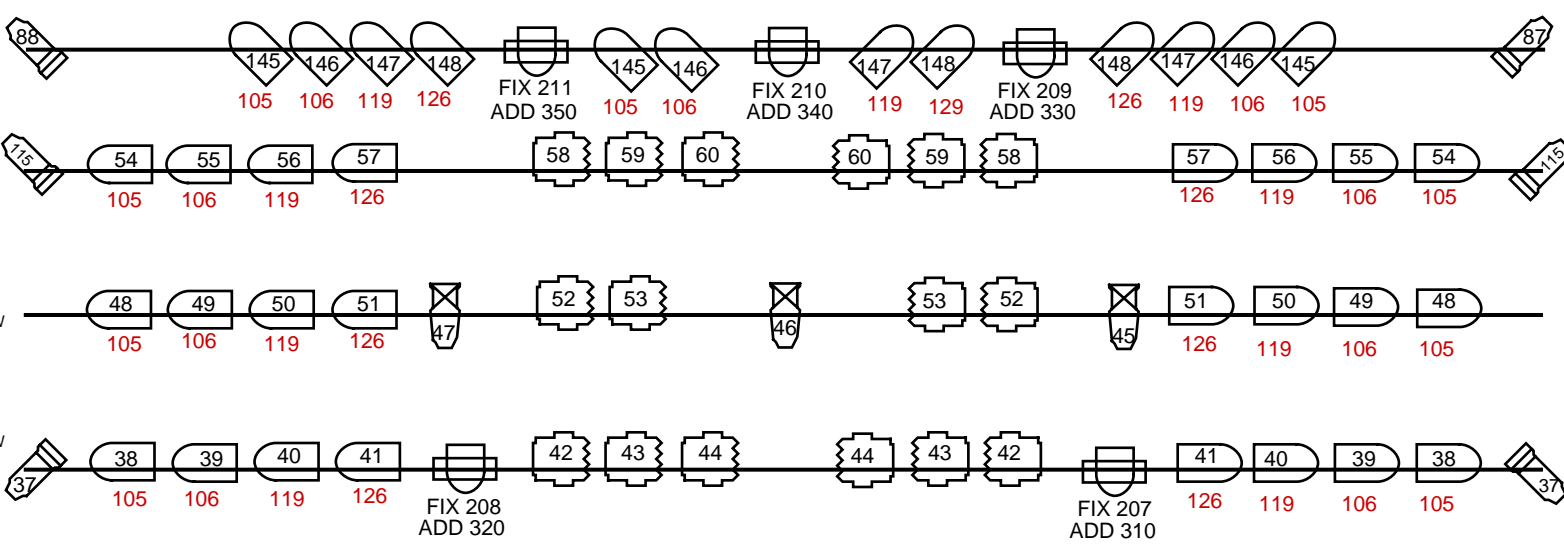

Spare Floor 2.5kW Dimmers

111 112 113 114

Spare Floor 2.5kW Dimmers paired across stage

101 102
105 106

Spare Floor 2.5kW Dimmers

109

Spare Floor 5kW Dimmers paired across stage

149 150

Spare Floor 2.5kW Dimmers paired across stage

103 104

Spare Floor 2.5kW Dimmers

108

Spare 2.5kW Dimmers

64 65
66 121
122 123
124 125
126

Spare Floor 2.5kW Dimmers paired across stage

101 102
105 106

Spare Floor 2.5kW Dimmers

110

Spare Floor 5kW Dimmers paired across stage

149 150

Spare Floor 2.5kW Dimmers paired across stage

103 104

Spare Floor 2.5kW Dimmers

107

Spare 2.5kW Dimmers

61 62
63 25
26 27
28 151
152

KEY

WORTHING THEATRES
PAVILION THEATRE
FIXED LIGHTING RIG
MAY 2016 M. PIKE

- CADENZA 2K PROFILE
- TURBO SIL 2K PROFILE
- PARCAN CP62
- SGM GIOTTO SPOT 250 PROFILE
- 500W FLOOD
- PATT 23N 650W PROFILE
- SOURCE 4 19DEGREE PROFILE
- MAC 500
- SOURCE 4 ZOOM 15/32 PROFILE
- 1KW FRESNEL
- HARMONY 1KW PROFILE
- GLP IMPRESSION 90 LED WASH
- SOURCE 4 JR ZOOM PROFILE
- CODA 4 500W FLOOD
- **32** CHANNEL NO.
- **106** COLOUR NO.