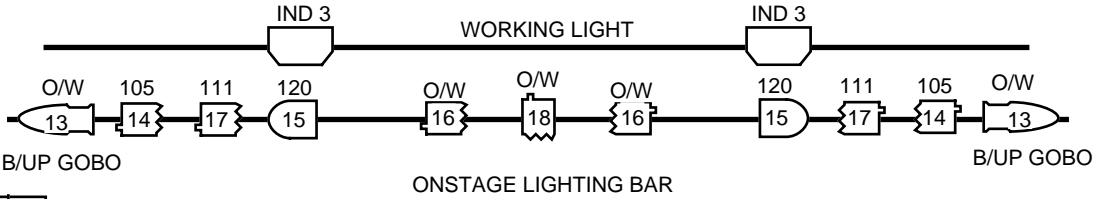

WORTHING THEATRES
 CONNAUGHT STUDIO
 FIXED LIGHTING RIG
 OCT 2014 M. PIKE

25	26
27	28
29	30
31	32

STAGE
 CIRCUITS