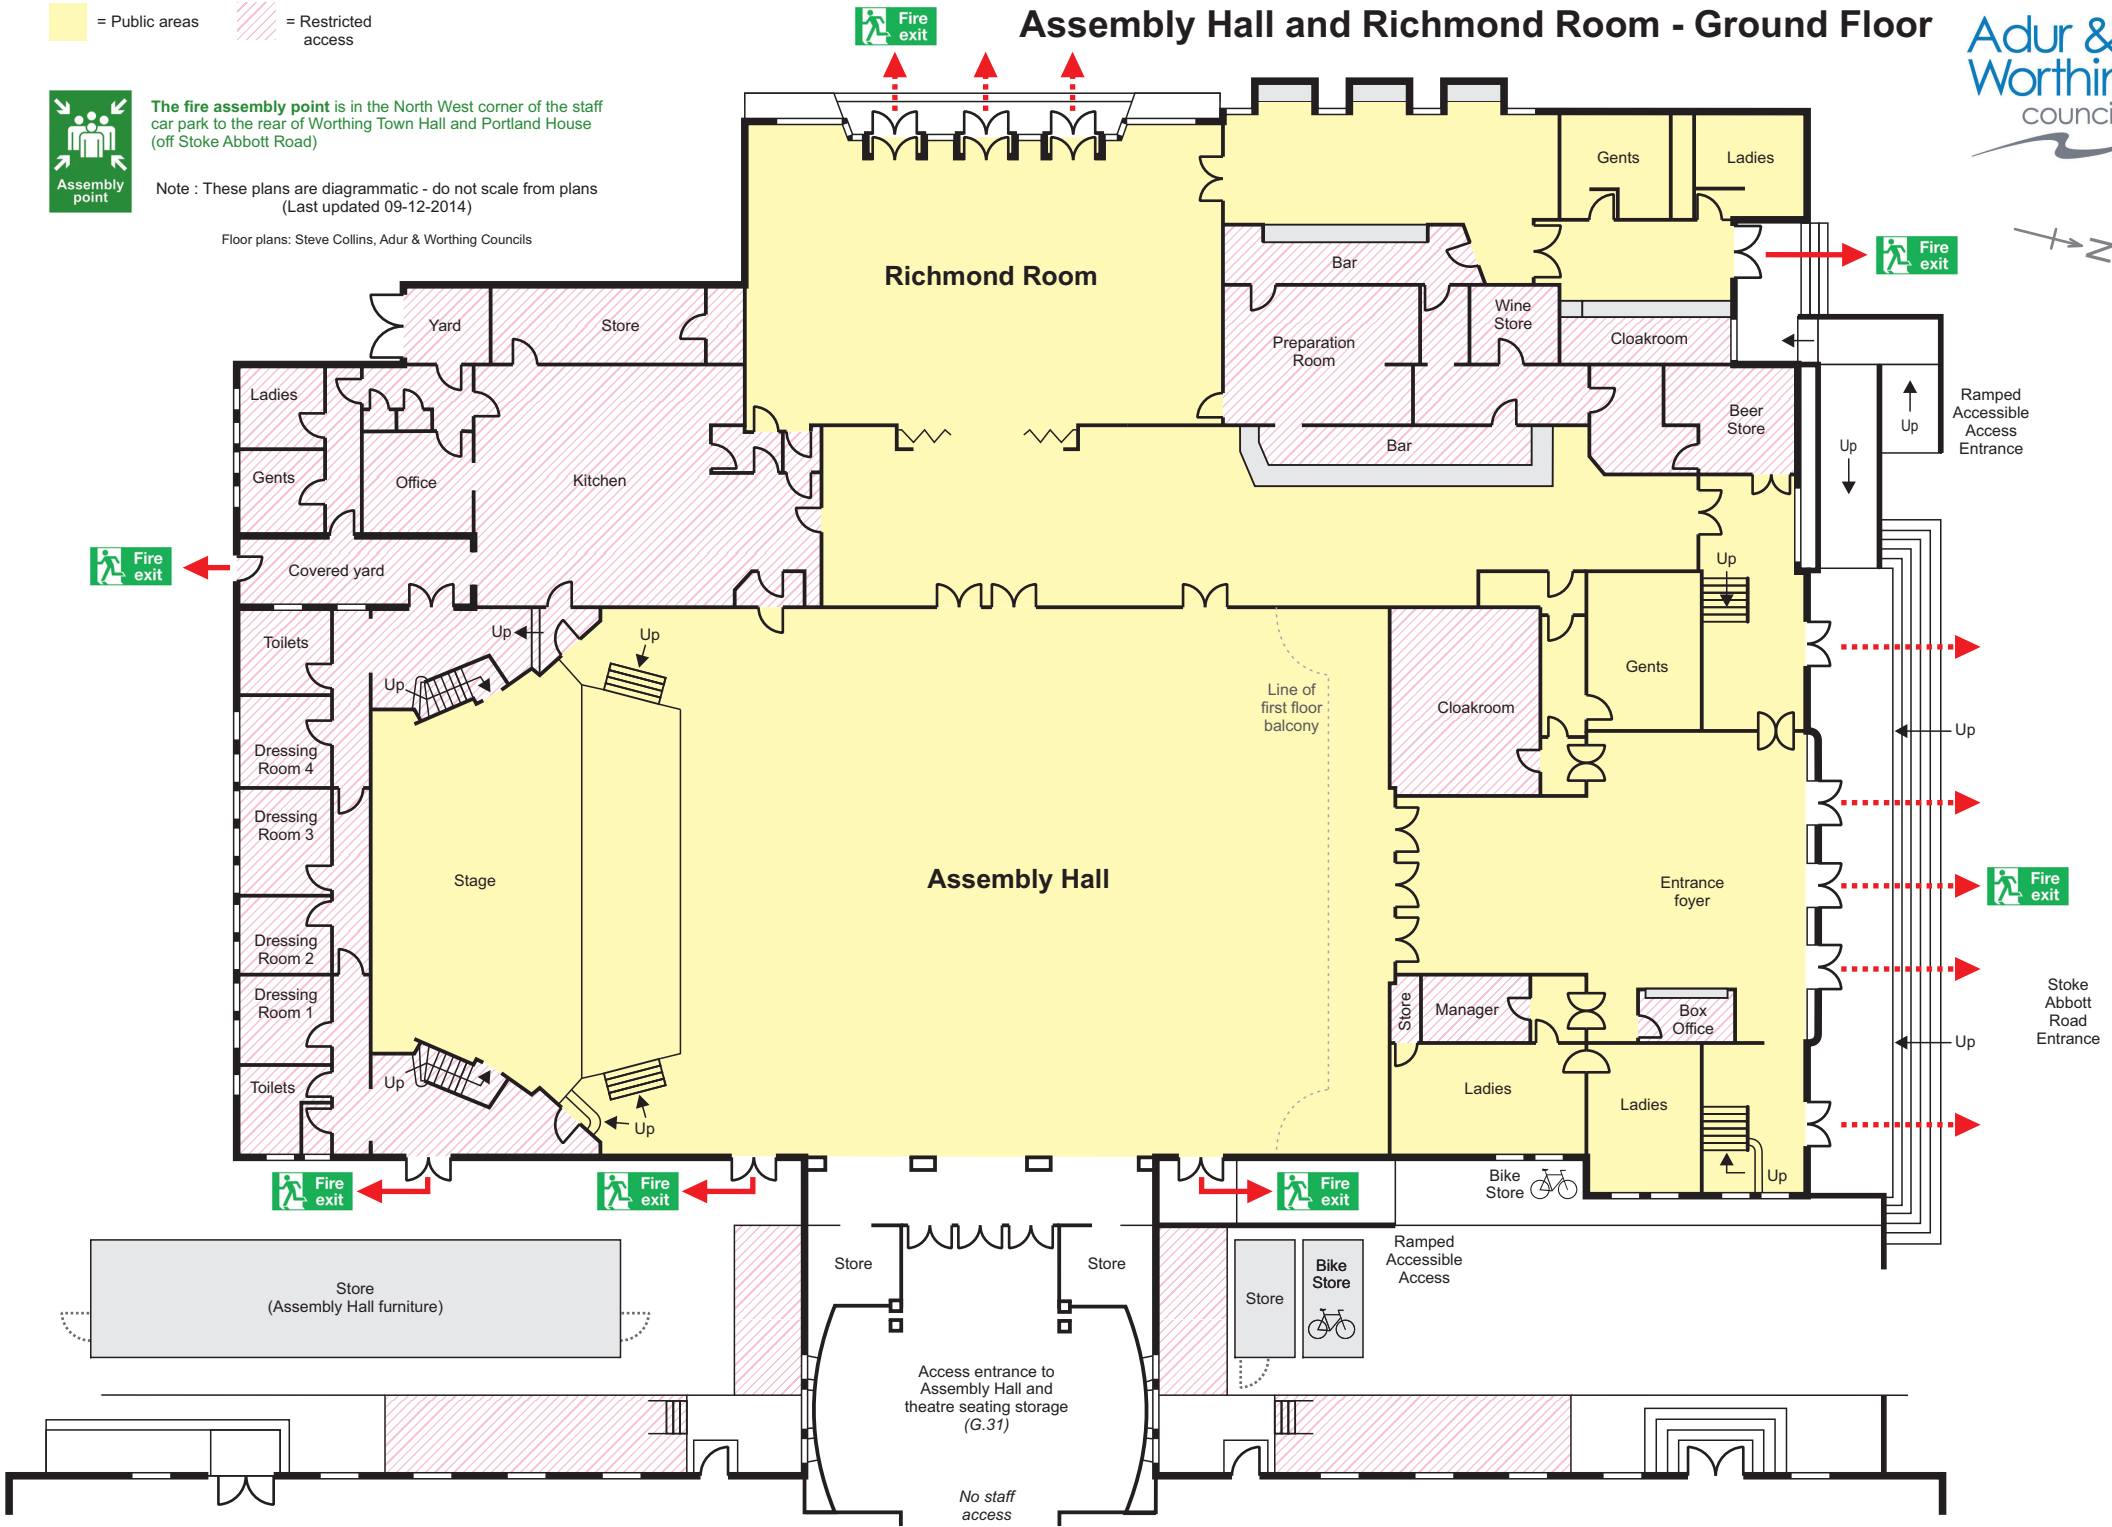

Public areas = Restricted access

The fire assembly point is in the North West corner of the staff car park to the rear of Worthing Town Hall and Portland House (off Stoke Abbott Road)

Note : These plans are diagrammatic - do not scale from plans (Last updated 09-12-2014)

Floor plans: Steve Collins, Adur & Worthing Councils

Assembly Hall and Richmond Room - Ground Floor

Ramped Accessible Access Entrance

Stoke Abbott Road Entrance

Access entrance to Assembly Hall and theatre seating storage (G.31)

No staff access

Assembly Hall and Richmond Room - First Floor

= Public areas
 = Restricted access

The fire assembly point is in the North West corner of the staff car park to the rear of Worthing Town Hall and Portland House (off Stoke Abbott Road)

Note : These plans are diagrammatic - do not scale from plans (Last updated 09-12-2014)

Floor plans: Steve Collins, Adur & Worthing Councils

Public areas
Restricted access

Assembly Hall and Richmond Room - Second Floor