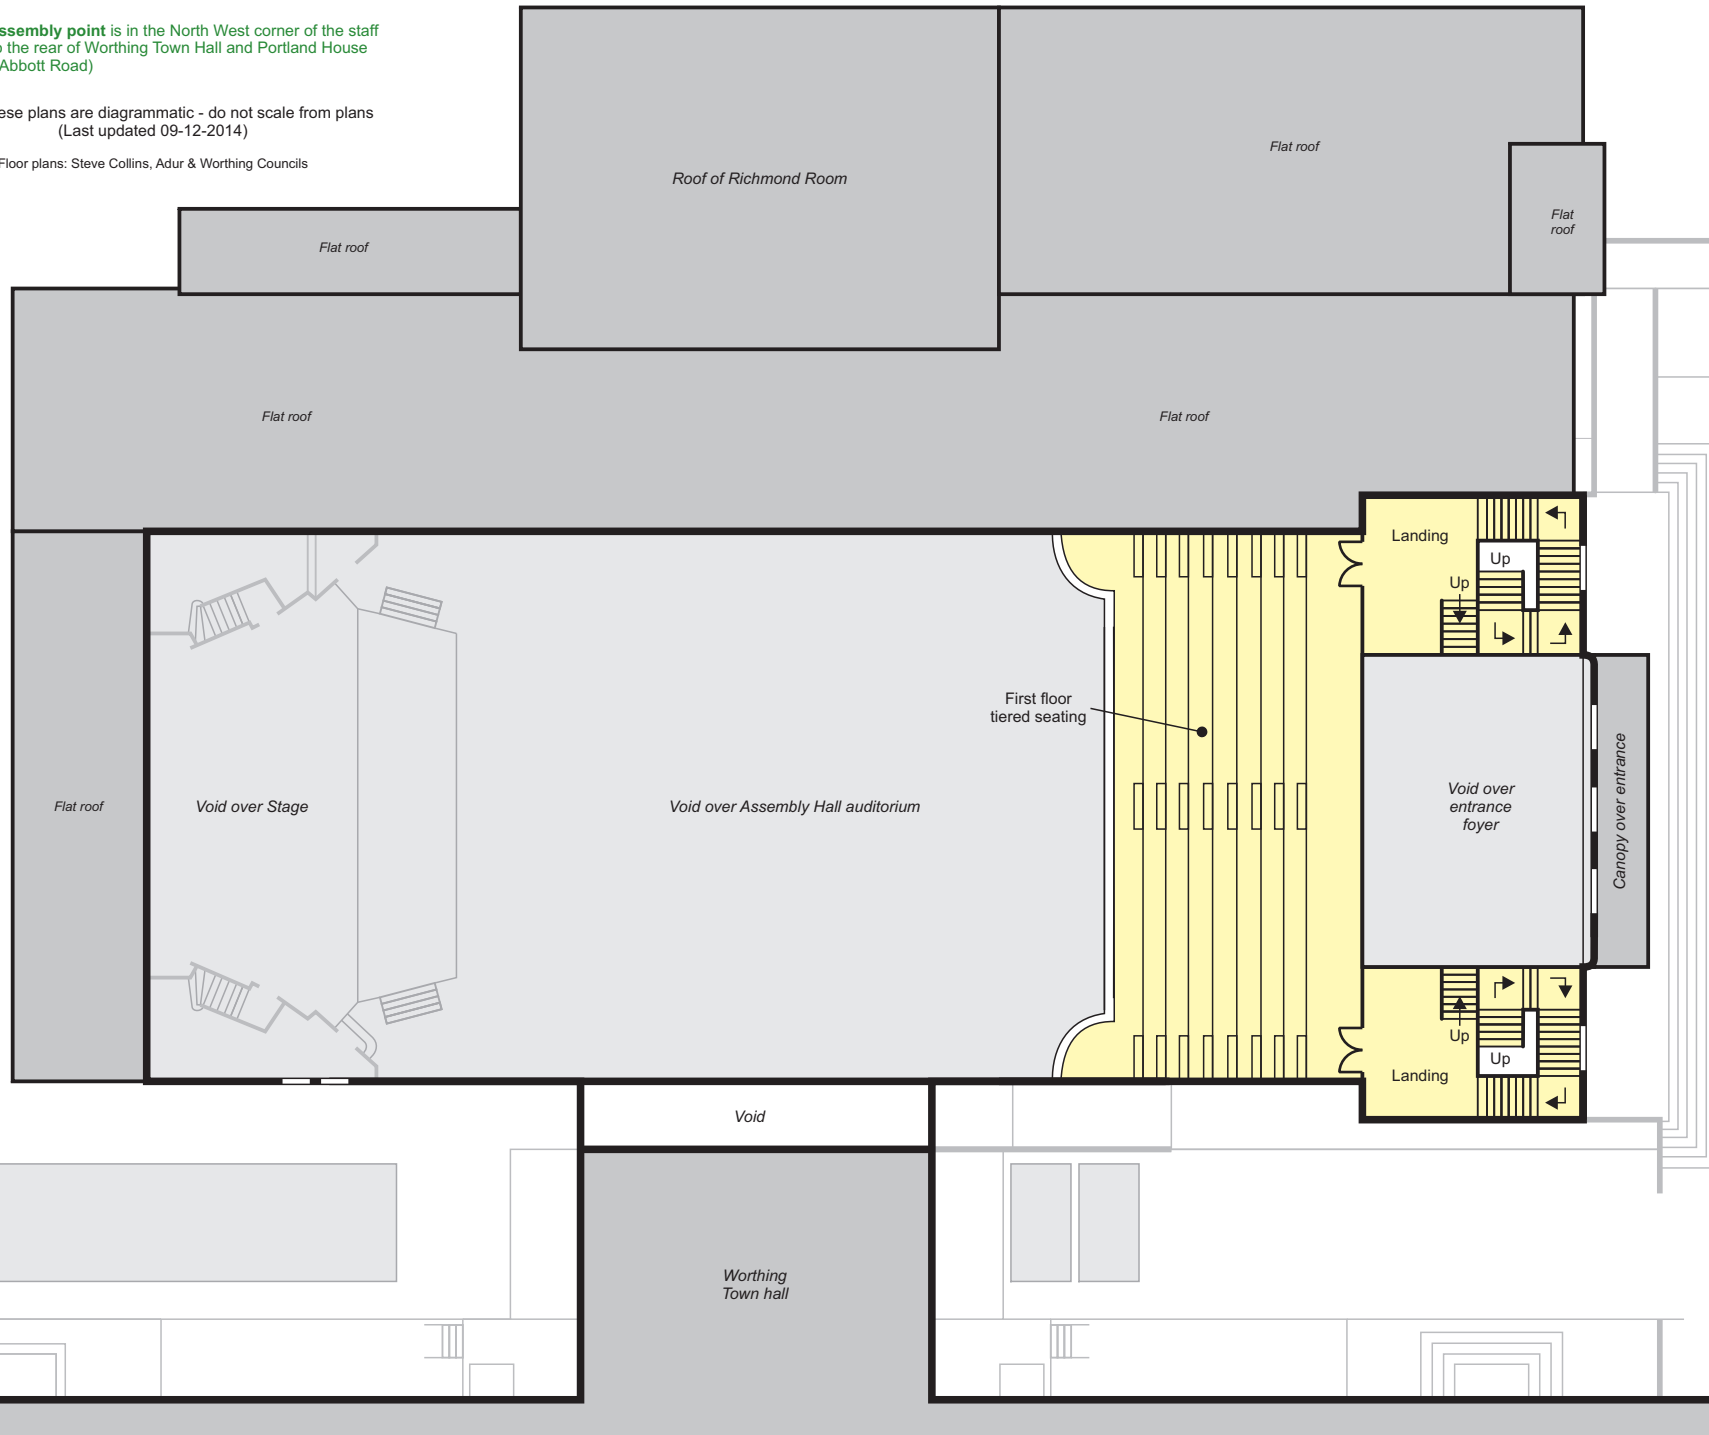

Public areas = Restricted access

The fire assembly point is in the North West corner of the staff car park to the rear of Worthing Town Hall and Portland House (off Stoke Abbott Road)

Note : These plans are diagrammatic - do not scale from plans (Last updated 09-12-2014)

Floor plans: Steve Collins, Adur & Worthing Councils

Assembly Hall and Richmond Room - Ground Floor

Ramped Accessible Access Entrance

Stoke Abbott Road Entrance

Access entrance to Assembly Hall and theatre seating storage (G.31)

No staff access

Assembly Hall and Richmond Room - First Floor

= Public areas
 = Restricted access

The fire assembly point is in the North West corner of the staff car park to the rear of Worthing Town Hall and Portland House (off Stoke Abbott Road)

Note : These plans are diagrammatic - do not scale from plans (Last updated 09-12-2014)

Floor plans: Steve Collins, Adur & Worthing Councils

Public areas
Restricted access

Assembly Hall and Richmond Room - Second Floor